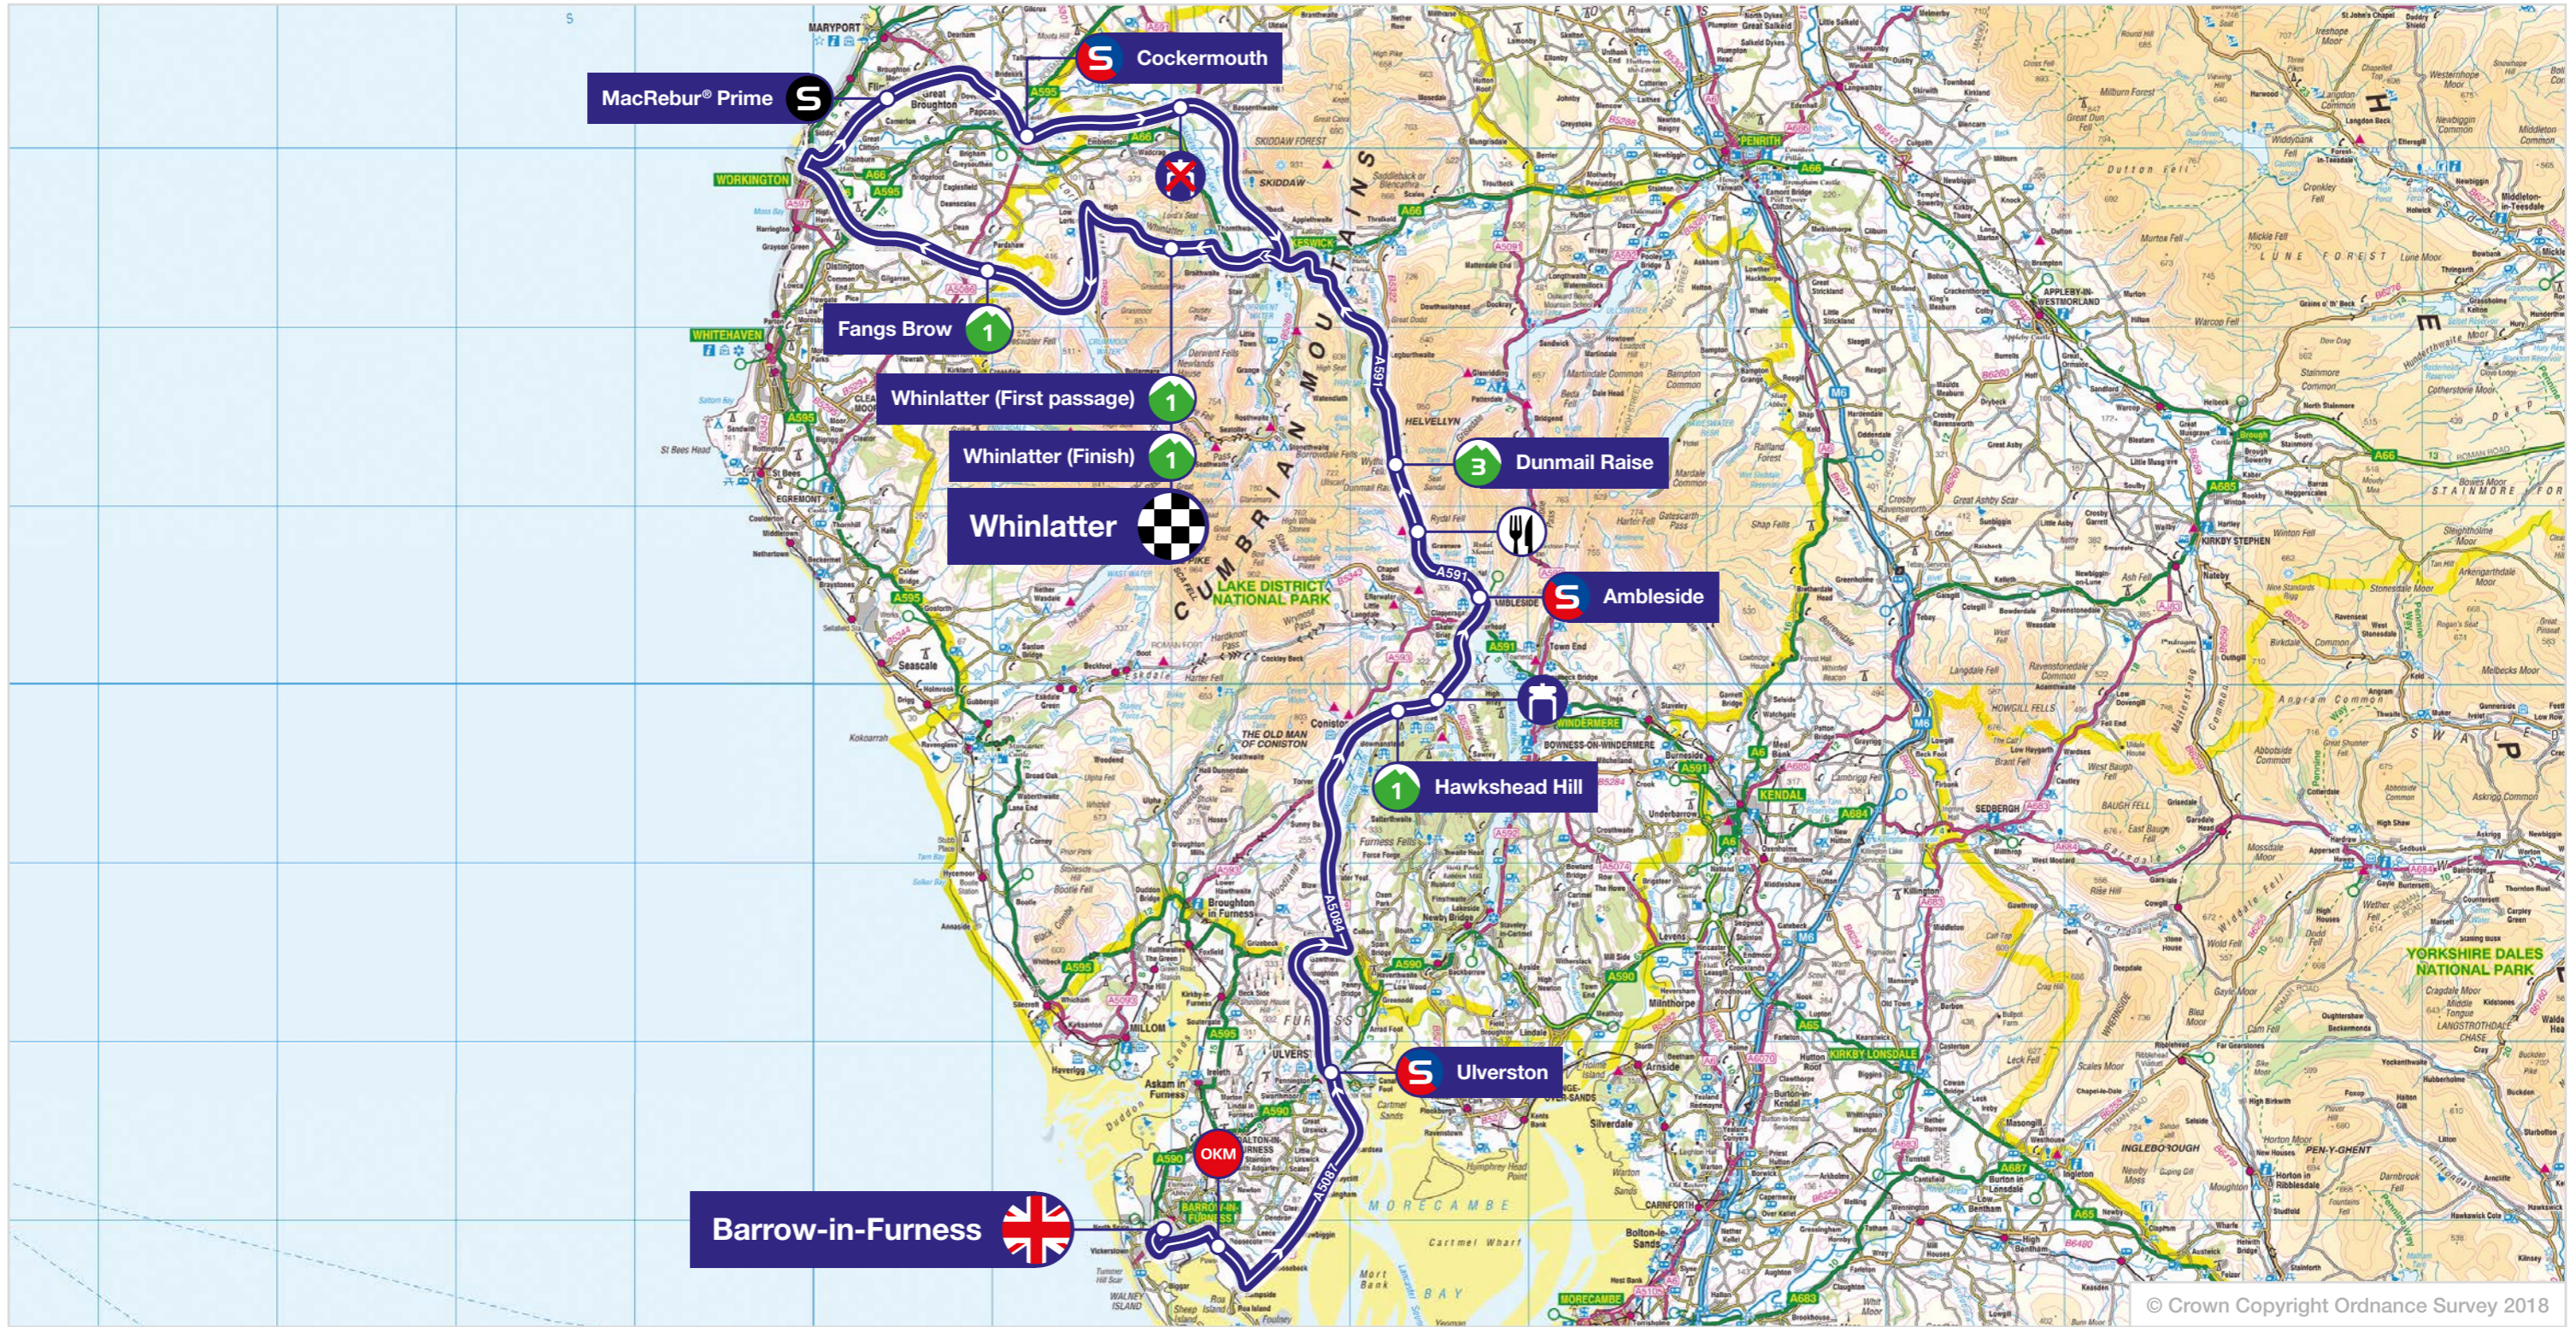

BARROW-IN-FURNESS TO WHINLATTER PASS

FRIDAY 7 SEPTEMBER 2018

© Crown Copyright Ordnance Survey 2018