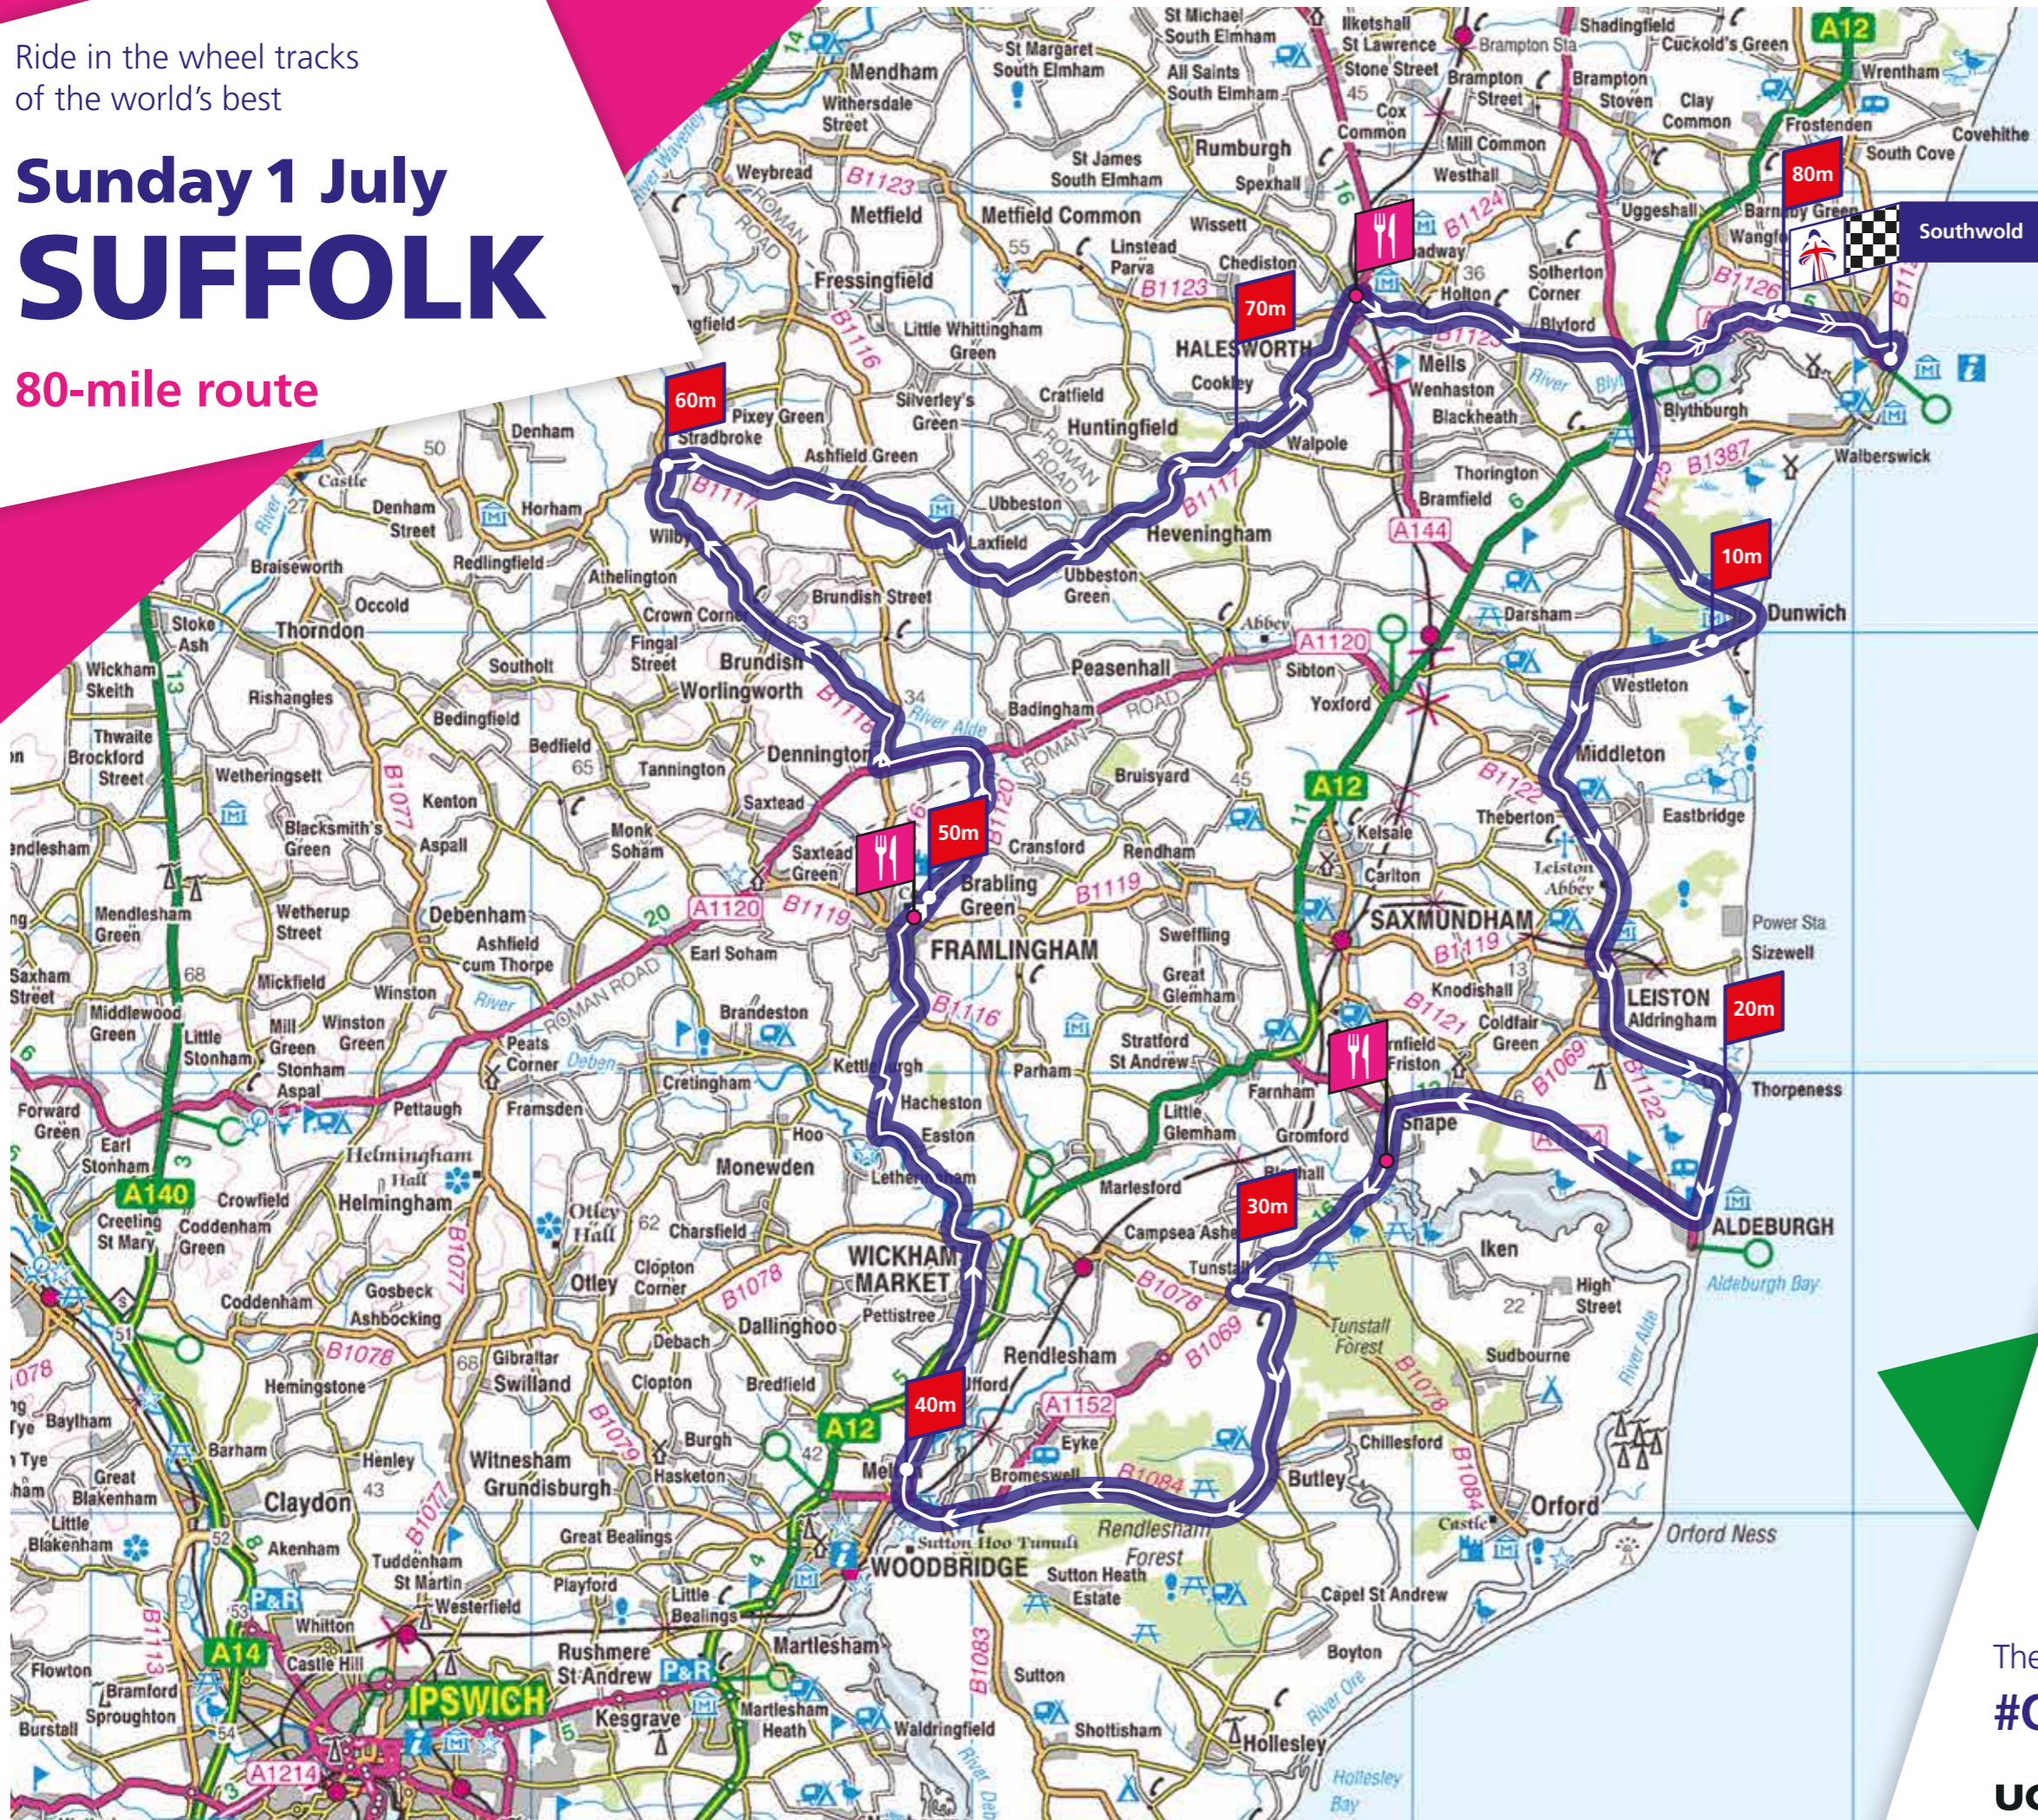

Ride in the wheel tracks
of the world's best

Sunday 1 July SUFFOLK

30-mile route

ovo energy

**TOUR
RIDE**

PROUD TO SUPPORT
**breast
cancer
care**

The Official Sportive of the Women's Tour
#OVOTourRide

Ride in the wheel tracks
of the world's best

Sunday 1 July SUFFOLK

80-mile route

OVO energy

**TOUR
RIDE**

PROUD TO SUPPORT
**breast
cancer
care**

The Official Sportive of the Women's Tour
#OVOTourRide

Contains OS data © Crown copyright and database right 2018