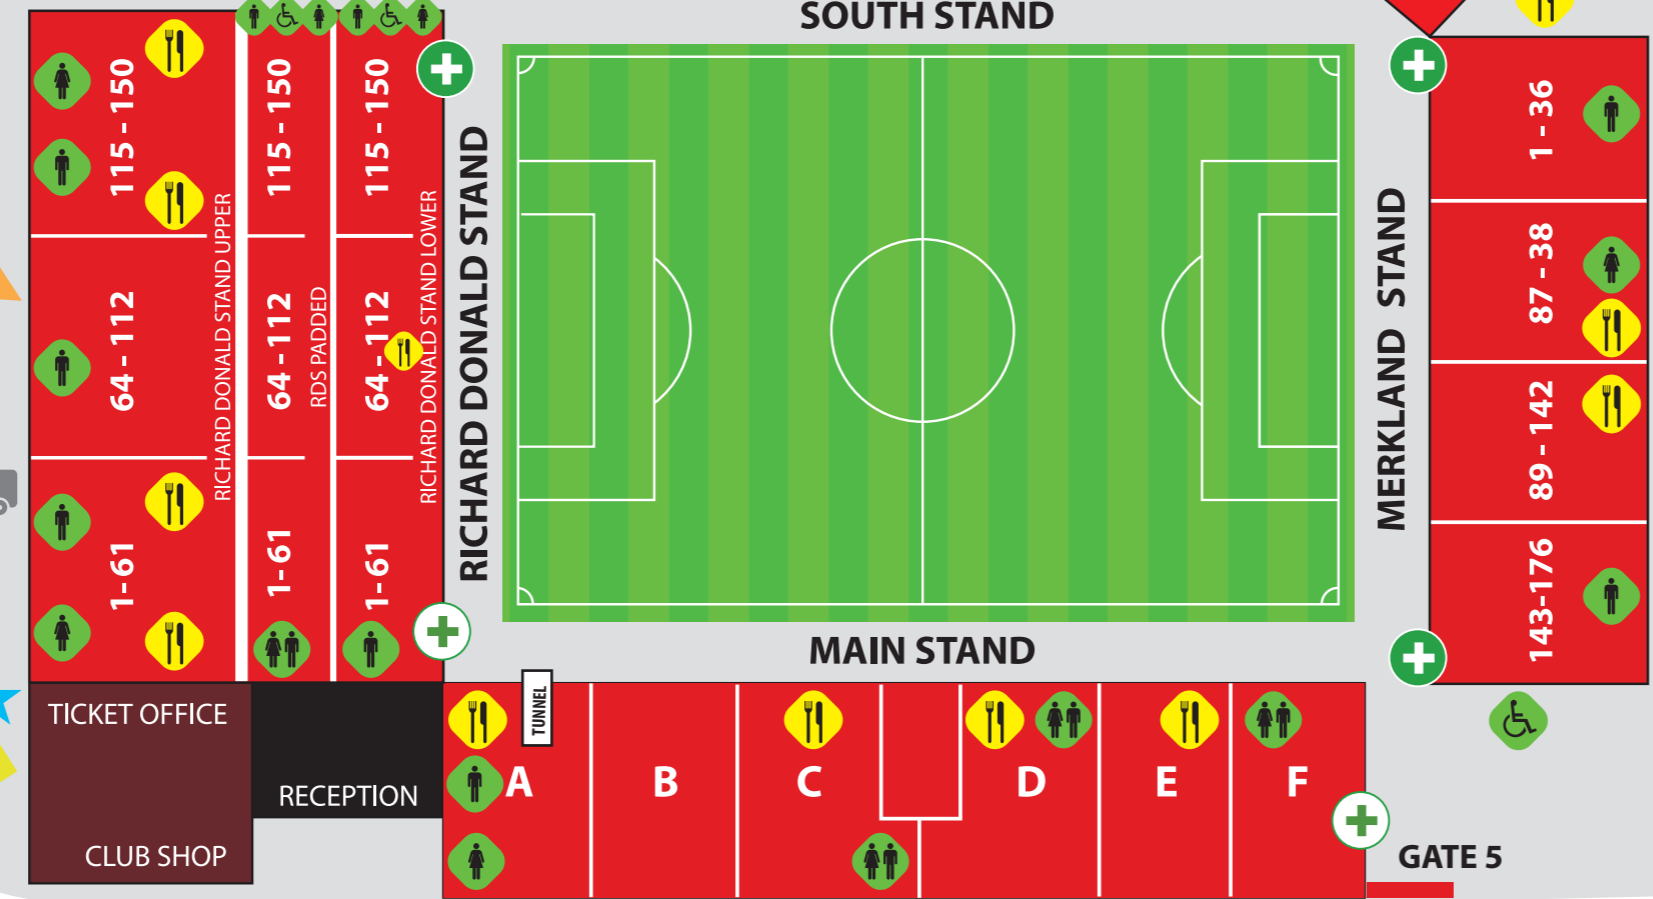

WELCOME TO PITTODRIE STADIUM

HOME SUPPORT

AWAY SUPPORT

GOLF ROAD

GOLF ROAD CAR PARK

RICHARD DONALD STAND HOSPITALITY ENTRANCE
 ABERDEEN ASSET MANAGEMENT SUITE, RDS BOXES, LEGENDS LOUNGE, TEDDY SCOTT LOUNGE

AUTISM FRIENDLY INFORMATION
 Sensory aids (ear defenders, stress balls etc) are located at the following places:
 • Club Shop
 • First Aid Rooms
 • AFCCT friendly main stand box

SOUTH STAND HOME SUPPORT ENTRANCE

KEY

- FOOD KIOSKS
- TOILETS
- GENTS TOILETS
- FEMALE TOILETS
- DISABLED TOILETS
- AMBULANCE
- FIRST AIDER LOCATION
- FIRST AID ROOM
- MATCHDAY TICKET COLLECTION
- DELIVERIES

PITTODRIE STREET

MAIN STAND HOSPITALITY ENTRANCE
 A-FAB LOUNGE, CAPTAINS' CLUB, GOTHENBURG LOUNGE, MILLER'S LOUNGE, BOARDROOM, BLACK & GOLD LOUNGE AND SIR ALEX FERGUSON LOUNGE

MAIN STAND EXECUTIVE BOX ENTRANCE
 MAIN EXECUTIVE BOXES, MCINTOSH PLANT HIRE LOUNGE AND AFCCT FRIENDLY BOX

GATE 5 - ENTRY FOR:
 • Dons Day Out groups
 • Merkland accessible
 • Autism Friendly entrance
 • Press & Photographers
 valid pass required