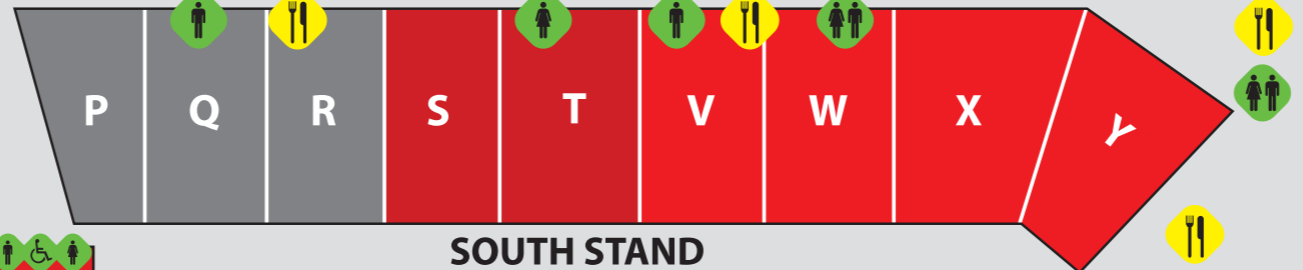

GOLF ROAD

GOLF ROAD CAR PARK