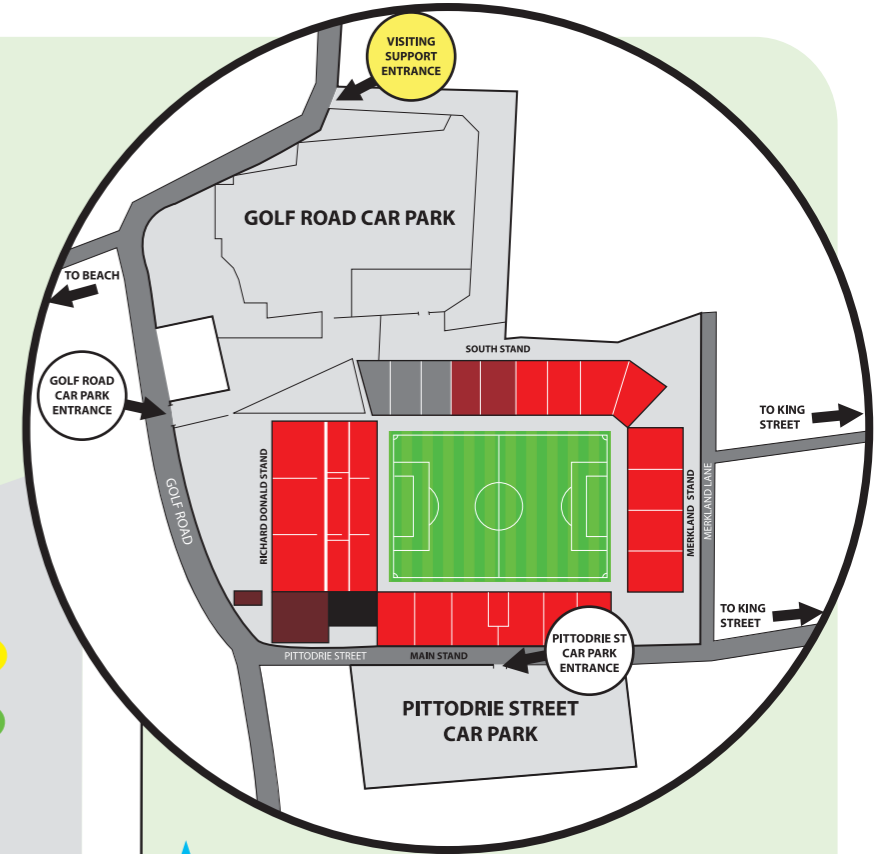

WELCOME TO PITTODRIE STADIUM

HOME SUPPORT

AWAY SUPPORT

GOLF ROAD

GOLF ROAD CAR PARK

RICHARD DONALD STAND HOSPITALITY ENTRANCE
 ABERDEEN ASSET MANAGEMENT SUITE, RDS BOXES, LEGENDS LOUNGE, TEDDY SCOTT LOUNGE

KEY

- FOOD KIOSKS
- TOILETS
- GENTS TOILETS
- FEMALE TOILETS
- DISABLED TOILETS
- AMBULANCE
- FIRST AIDER LOCATION
- FIRST AID ROOM
- MATCHDAY TICKET COLLECTION
- DELIVERIES

PITTODRIE STREET

MAIN STAND HOSPITALITY ENTRANCE
 A-FAB LOUNGE, CAPTAINS' CLUB, GOTHENBURG LOUNGE, MILLER'S LOUNGE, BOARDROOM, BLACK & GOLD LOUNGE AND SIR ALEX FERGUSON LOUNGE

MAIN STAND EXECUTIVE BOX ENTRANCE
 MAIN EXECUTIVE BOXES, MCINTOSH PLANT HIRE LOUNGE AND AFCCT FRIENDLY BOX

GATE 5 - ENTRY FOR:
 • Dons Day Out groups
 • Merkland accessible
 • Autism Friendly entrance
 • Press & Photographers
 valid pass required

PITTODRIE STREET CAR PARK

MERKLAND LANE