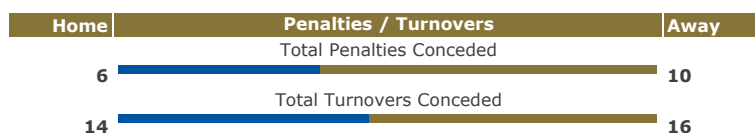

Drop Goals

Carries

Zach Mercer	15
Freddie Burns	13
Rhys Priestland	13

Metres Made

Semesa Rokoduguni	109
Darren Atkins	64
Freddie Burns	56

Lineouts Won

Dave Attwood	4
Luke Charteris	3
Elliott Stooke	3

Tackles

Francois Louw	12
Zach Mercer	11
Tom Dunn	9

Carries

Thomas Ramos	12
Sofiane Guitoune	11
Jerome Kaino	10

Metres Made

Sofiane Guitoune	95
Thomas Ramos	59
Cheslin Kolbe	45

Lineouts Won

Florian Verhaeghe	5
Rynhard Elstadt	2
Louis-Benoit Madaule	2

Tackles

François Cros	12
Rynhard Elstadt	11
Julien Marchand	8

OFFICIAL STATISTICS

EPCRUGBY.COM

Bath Rugby 20 - 22 Toulouse

13/10/2018

Recreation Ground

13:00