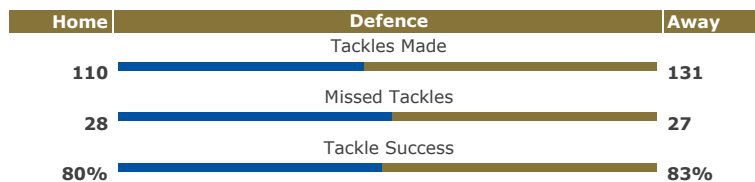

Drop Goals

Carries

Zach Mercer	15
Freddie Burns	13
Rhys Priestland	13

Metres Made

Semesa Rokoduguni	109
Darren Atkins	64
Freddie Burns	56

Lineouts Won

Dave Attwood	4
Luke Charteris	3
Elliott Stooke	3

Tackles

Francois Louw	12
Zach Mercer	11
Tom Dunn	9

Carries

Thomas Ramos	12
Sofiane Guitoune	11
Jerome Kaino	10

Metres Made

Sofiane Guitoune	95
Thomas Ramos	59
Cheslin Kolbe	45

Lineouts Won

Florian Verhaeghe	5
Rynhard Elstadt	2
Louis-Benoit Madaule	2

Tackles

François Cros	12
Rynhard Elstadt	11
Julien Marchand	8

OFFICIAL STATISTICS

EPCRUGBY.COM

Bath Rugby 20 - 22 Toulouse

13/10/2018

Recreation Ground

13:00