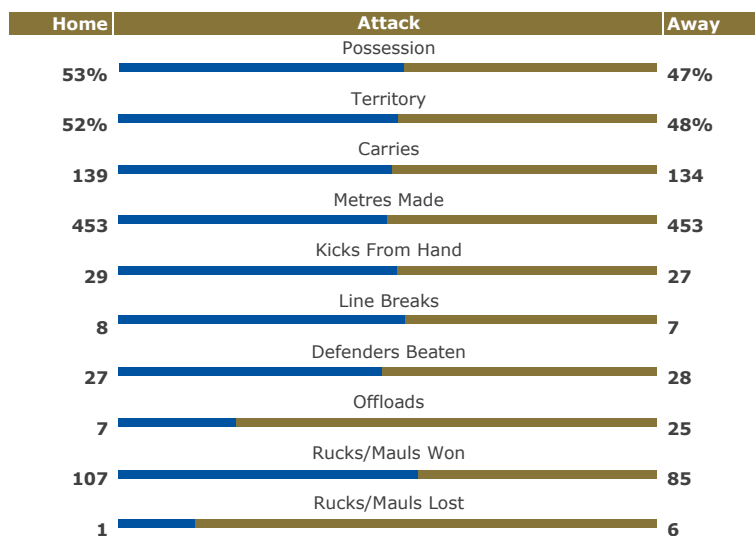

Drop Goals

Carries

Zach Mercer	15
Freddie Burns	13
Rhys Priestland	13

Metres Made

Semesa Rokoduguni	109
Darren Atkins	64
Freddie Burns	56

Lineouts Won

Dave Attwood	4
Luke Charteris	3
Elliott Stooke	3

Tackles

Francois Louw	12
Zach Mercer	11
Tom Dunn	9

Carries

Thomas Ramos	12
Sofiane Guitoune	11
Jerome Kaino	10

Metres Made

Sofiane Guitoune	95
Thomas Ramos	59
Cheslin Kolbe	45

Lineouts Won

Florian Verhaeghe	5
Rynhard Elstadt	2
Louis-Benoit Madaule	2