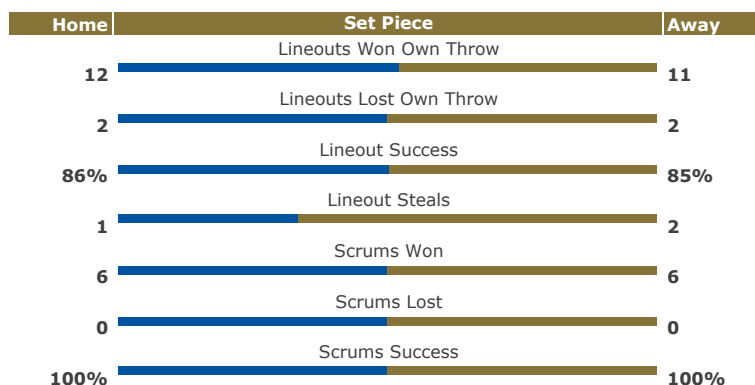

Drop Goals

Carries

Zach Mercer	15
Freddie Burns	13
Rhys Priestland	13

Metres Made

Semesa Rokoduguni	109
Darren Atkins	64
Freddie Burns	56

Lineouts Won

Dave Attwood	4
Luke Charteris	3
Elliott Stooke	3

Tackles

Francois Louw	12
Zach Mercer	11
Tom Dunn	9

Carries

Thomas Ramos	12
Sofiane Guitoune	11
Jerome Kaino	10

Metres Made

Sofiane Guitoune	95
Thomas Ramos	59
Cheslin Kolbe	45

Lineouts Won

Florian Verhaeghe	5
Rynhard Elstadt	2
Louis-Benoit Madaule	2

Tackles

François Cros	12
Rynhard Elstadt	11
Julien Marchand	8

OFFICIAL STATISTICS

EPCRUGBY.COM

Bath Rugby 20 - 22 Toulouse

13/10/2018

Recreation Ground

13:00