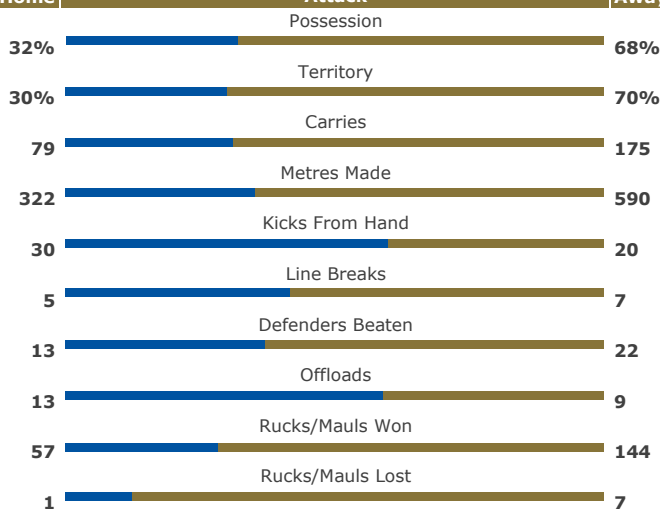

OFFICIAL STATISTICS

EPCRUGBY.COM

Montpellier 21 - 15 Edinburgh Rugby

13/10/2018 GGL Stadium Referee: Wayne Barnes (Eng) Att: 10,450

21 (21)

FT (HT)

15 (10)

Henry Immelman (5), Benjamin Fall (31), Gabriel Ngandebe (36)

Tries

Stuart McInally (19), Dougie Fife (57)

Ruan Pienaar (6, 32, 37)

Conversions

Simon Hickey (20)

Penalty Goals

Simon Hickey (40+1)

Drop Goals

Carries

Louis Picamoles	10
Henry Immelman	8
Jan Serfontein	8

Metres Made

Louis Picamoles	61
Henry Immelman	49
Benjamin Fall	49

Lineouts Won

Nicolaas Janse van Rensburg	7
Fulgence Ouedraogo	3
Ruan Pienaar	1

Tackles

Louis Picamoles	20
Nicolaas Janse van Rensburg	17
Fulgence Ouedraogo	16

Home

Attack

Away