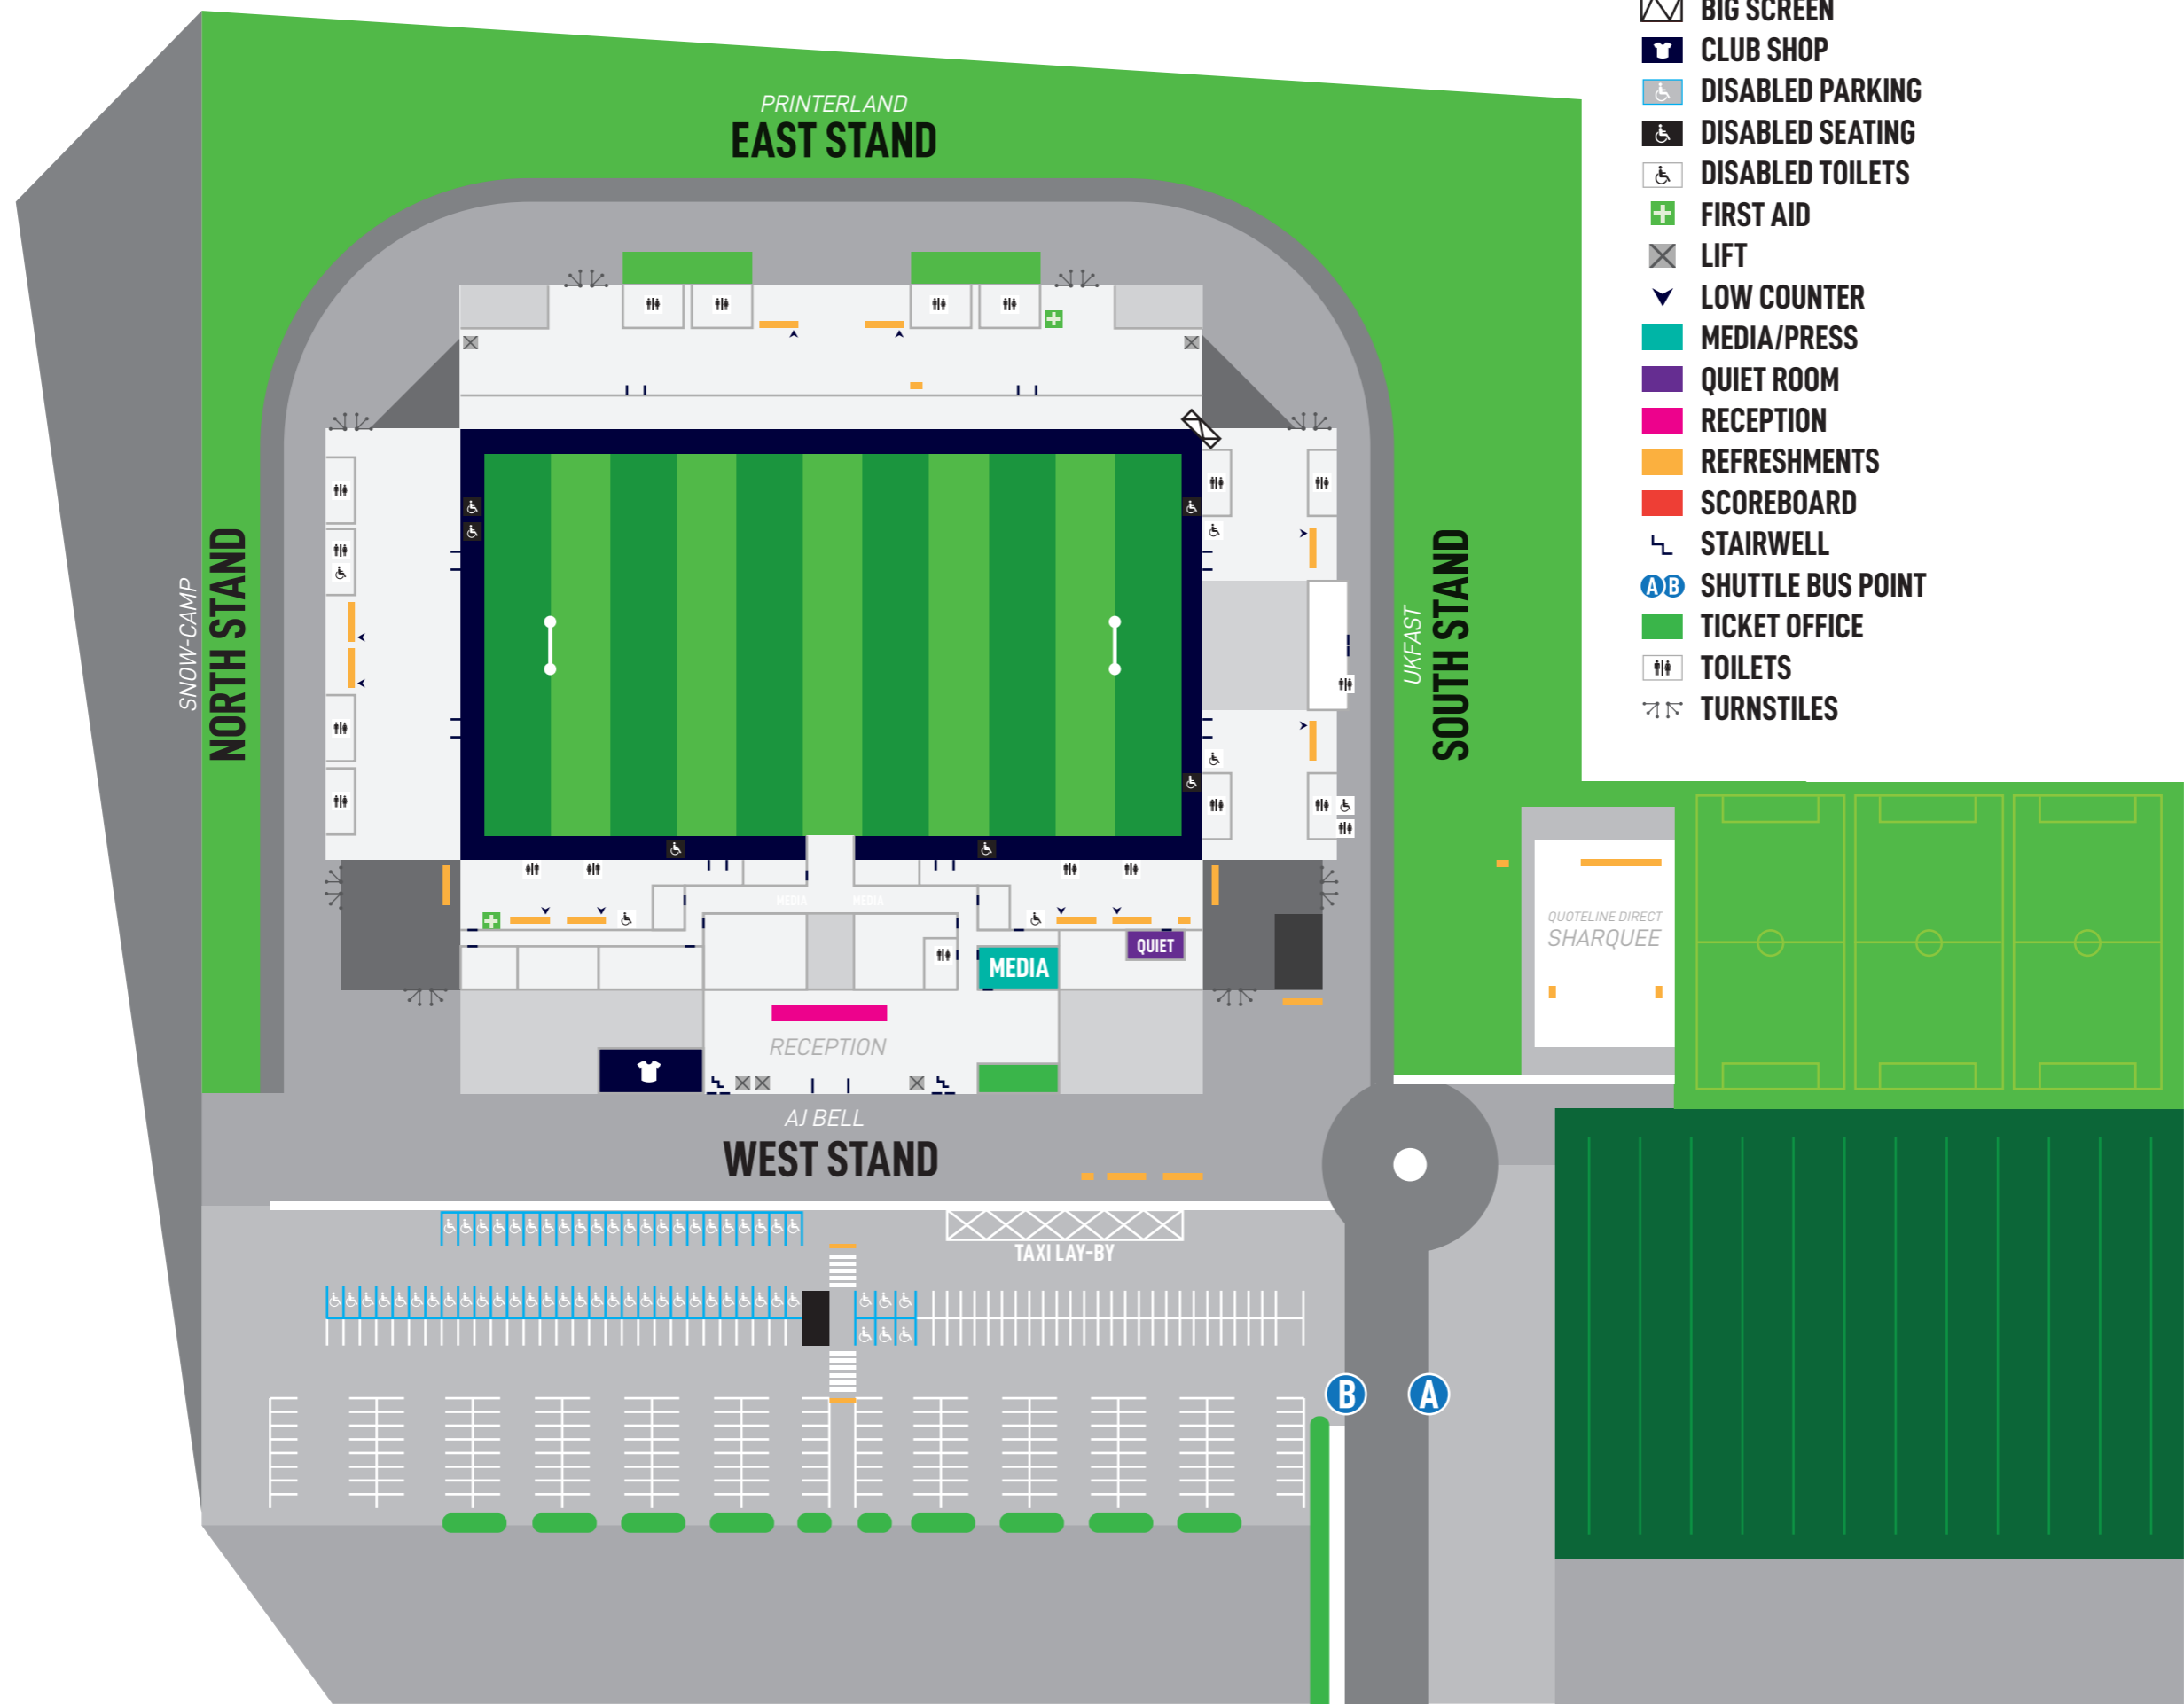

STADIUM PARKING & ENTRY

PRINTERLAND
EAST STAND

- BIG SCREEN
- CLUB SHOP
- DISABLED SEATING
- DISABLED TOILETS
- LIFT
- MEDIA/PRESS
- RECEPTION
- REFRESHMENTS
- SCOREBOARD
- STAIRWELL
- TICKET OFFICE
- TOILETS
- TURNSTILES

LEVEL 2

AJ BELL
WEST STAND

LEVEL 3

SNOW-CAMP
NORTH STAND

UKFAST
SOUTH STAND

- FREE —
- 3** LADYWELL SHUTTLE BUS
- 5** INTU TRAFFORD CENTRE
- SALE SHARKS SHUTTLE BUS
- PRE-BOOK ONLY —
- 1** ECCLES RUFC
- 2** BARTON AIRPORT
- 4** MAKRO PARK & RIDE
- 6** BARTON MOSS PRIMARY SCHOOL
- PARK & WALK CAR PARKS
- DISABLED ACCESS SHUTTLE SERVICE