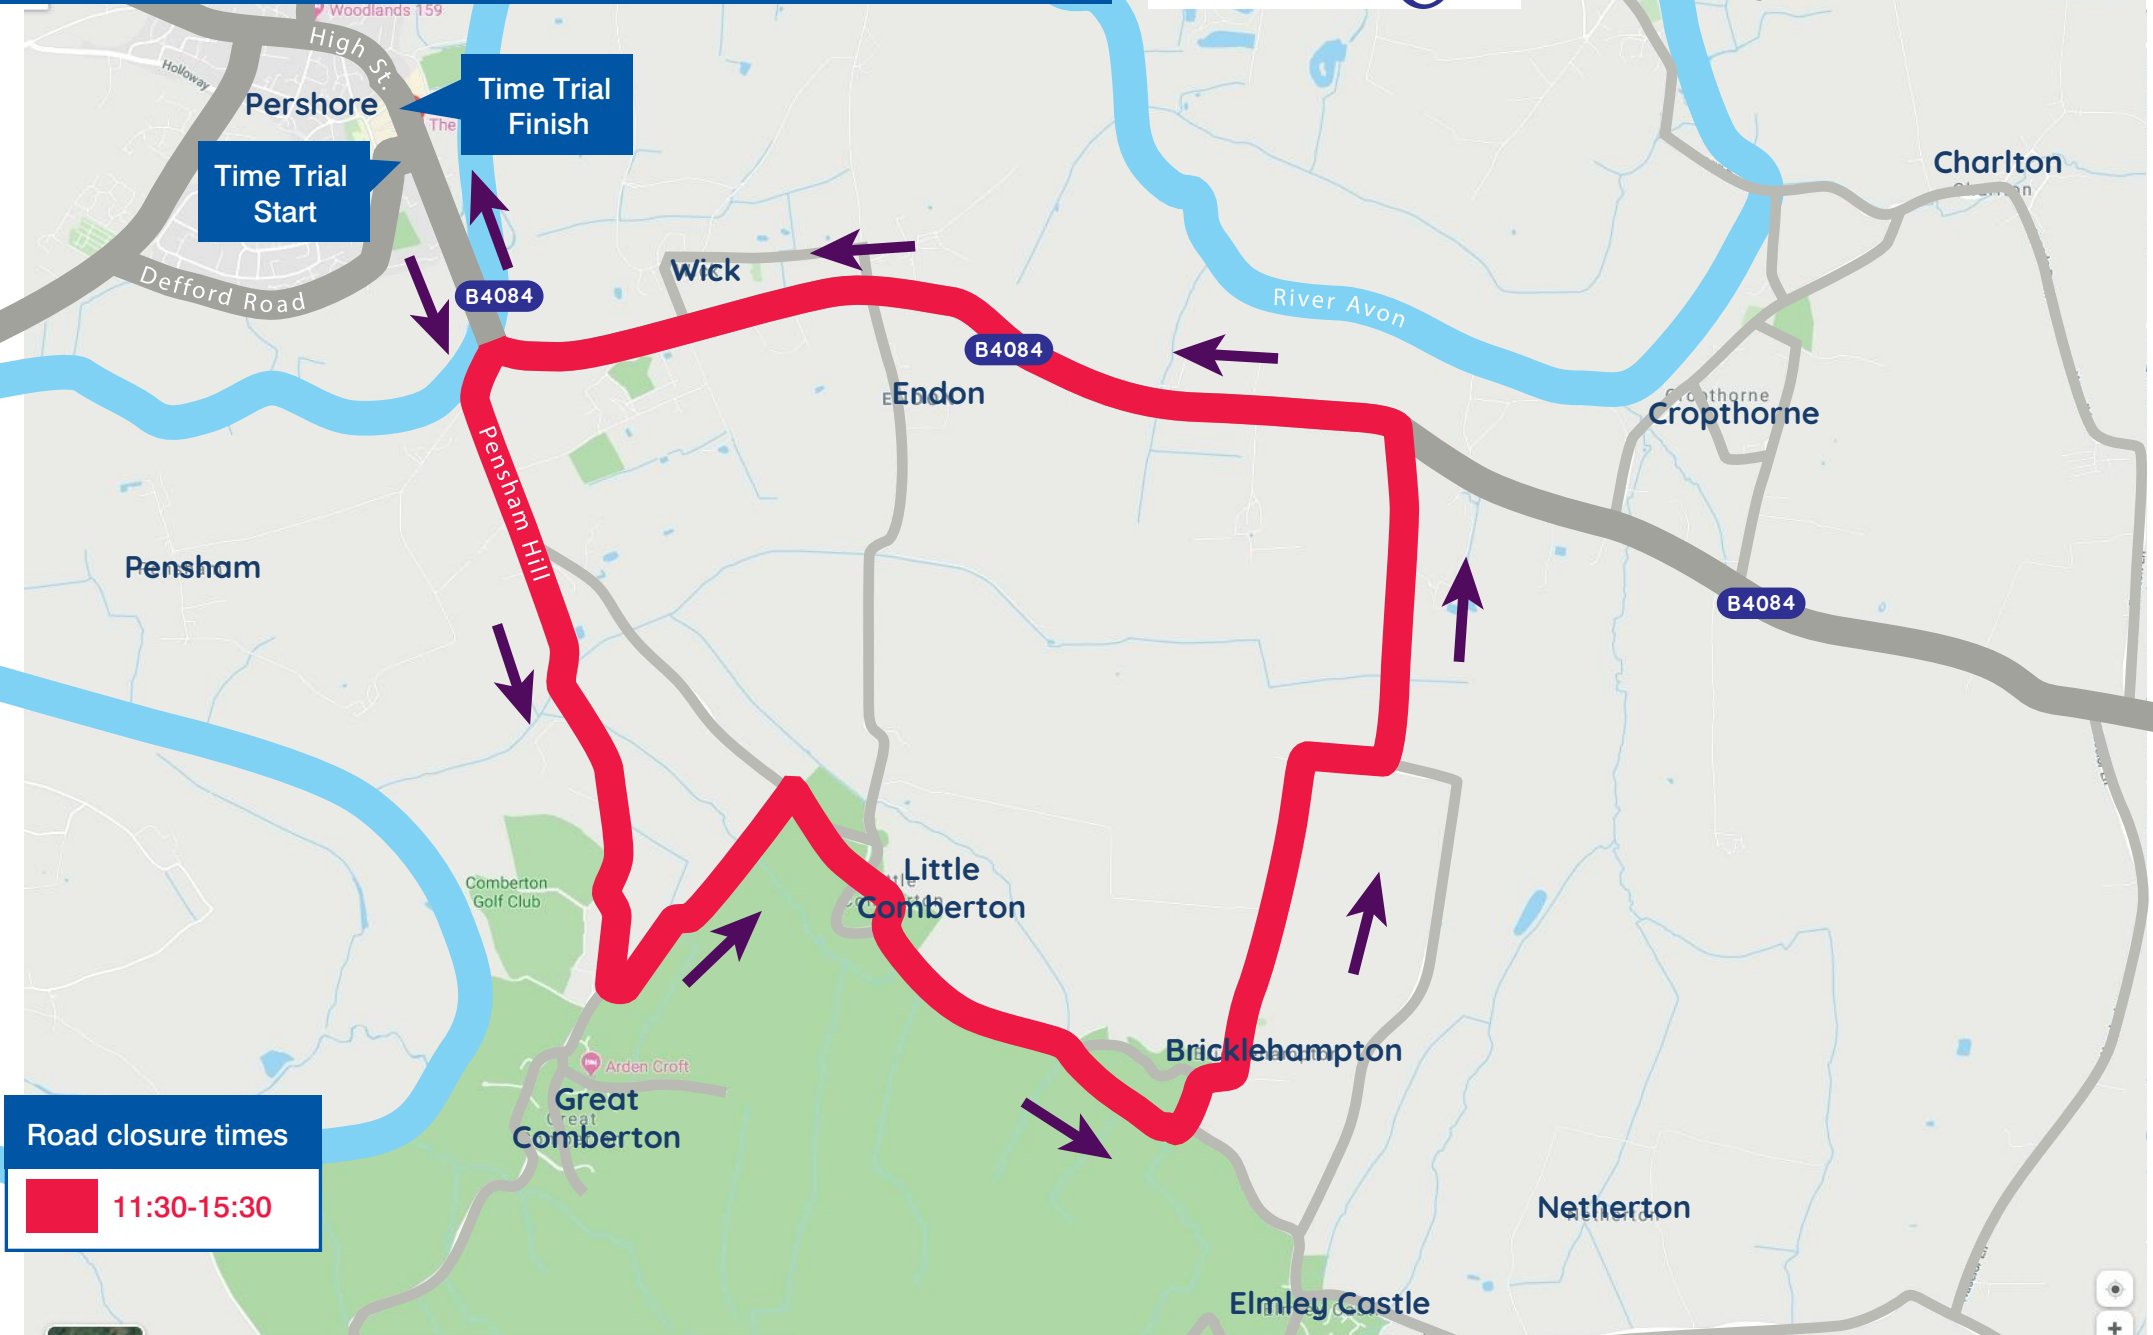

Pershore Individual Time Trial Road Closure Information (Map A)

| Road closure times | | | |
|--|--|--|--|
| 05:00-19:00 | 05:00-17:00 | 09:30-17:00 | 09:30-18:00 |

Pershore Individual Time Trial Route – Road Closure Information (Map B)

Time Trial Start

Time Trial Finish

B4084

B4084

B4084

Road closure times
11:30-15:30

Fladbury

Charlton