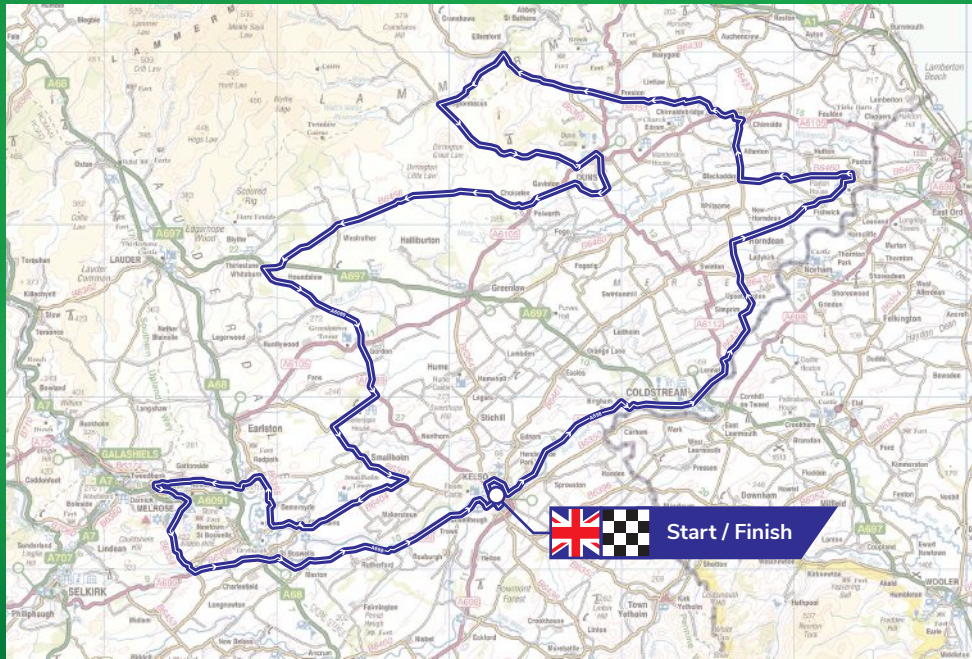

TOUR OF BRITAIN

#OVOToB
TOUROFBRITAIN.CO.UK

STAGE TWO

THE SCOTTISH BORDERS STAGE

SUNDAY 8 SEPTEMBER 2019

IMPORTANT EVENT INFORMATION

You have received this leaflet because a world-class sporting event, the Tour of Britain, will be passing through your area on Sunday 8 September.

Please take note of this important safety information provided.

The world's best cyclists will be racing past you!

STAGE 2

Start The Square, Kelso	11:00
Coldstream	11:30
Chirnside	12:10
Duns	12:50
Scott's View	14:00
Melrose	14:15
Finish The Square, Kelso	14:50

RESPECT THE RIDERS

We encourage everyone to get behind the riders, but please remember this is their race. Please don't block their route, run alongside them or impede their progress.

Road closures! A rolling road closure will be enforced on each of the stages. This means roads on and around the race route will be closed for a short period in which it takes the race to pass by – usually about 10 to 15 minutes around the estimated time of arrival and indicated by police escort vehicles.

TOP TIPS FOR SPECTATORS

- Check before you travel! Take note of the route, road closures and ETAs that may be affecting you
- Grab a safe spectator spot early and enjoy the build up to the Peloton arriving
- If you can't get to a start or finish location, check out where your nearest Sprints or King of the Mountains climbs points are along the route
- Do not obstruct the riders in any way. Keep children and animals back from the roadside
- The whole stage is live on TV. ITV4 will be showing flag-to-flag live coverage of the entire stage plus a nightly highlights programme at 20:00, bringing you all of the best bits of the day's action
- Keep up-to-date with the latest news and action via the website and our Twitter @tourofbritain #OVOToB
- We want you and the riders to have an unforgettable Tour experience, so soak up the atmosphere and make some noise!