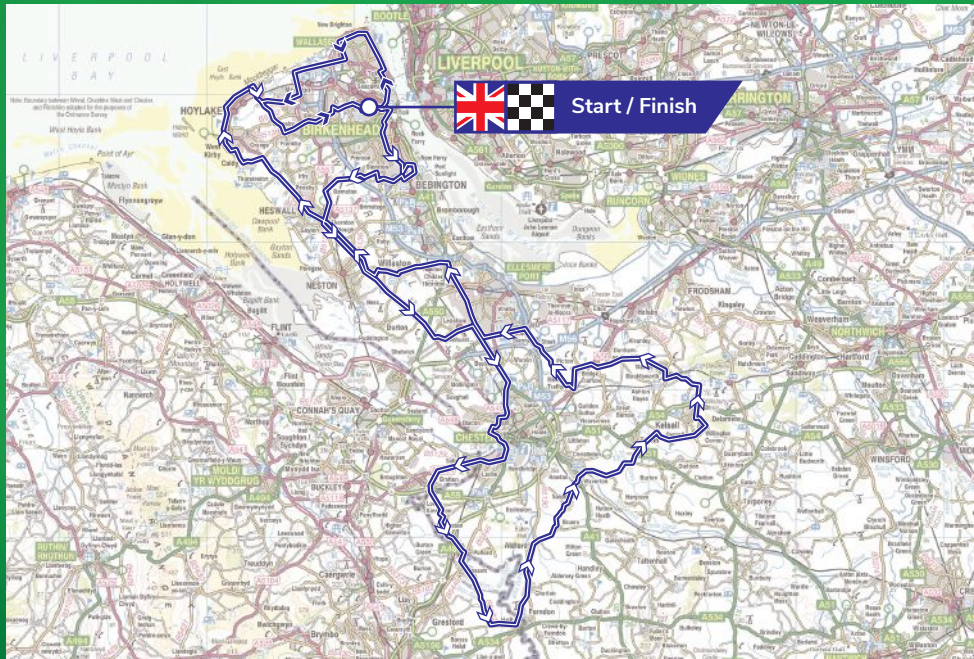

**TOUR OF
BRITAIN**

📱 📷 📺 📺 #OVOToB
TOUROFBITRAIN.CO.UK

STAGE FIVE

THE WIRRAL STAGE

WEDNESDAY 11 SEPTEMBER 2019

IMPORTANT EVENT INFORMATION

You have received this leaflet because a world-class sporting event, the Tour of Britain, will be passing through your area on Wednesday 11 September.

Please take note of this important safety information provided.

The world's best cyclists will be racing past you!

STAGE 5

Start Birkenhead Park	11:00
Bebbington	11:20
Chester	12:00
Holt	12:25
Kelsall Hill	13:00
Heswall	13:45
Hoylake	14:00
Wallasey	14:30
Finish Birkenhead Park	15:00

RESPECT THE RIDERS

We encourage everyone to get behind the riders, but please remember this is their race. Please don't block their route, run alongside them or impede their progress.

Road closures! A rolling road closure will be enforced on each of the stages. This means roads on and around the race route will be closed for a short period in which it takes the race to pass by – usually about 10 to 15 minutes around the estimated time of arrival and indicated by police escort vehicles.

TOP TIPS FOR SPECTATORS

- Check before you travel! Take note of the route, road closures and ETAs that may be affecting you
- Grab a safe spectator spot early and enjoy the build up to the Peloton arriving
- If you can't get to a start or finish location, check out where your nearest Sprints or King of the Mountains climbs points are along the route
- Do not obstruct the riders in any way. Keep children and animals back from the roadside
- The whole stage is live on TV. ITV4 will be showing flag-to-flag live coverage of the entire stage plus a nightly highlights programme at 20:00, bringing you all of the best bits of the day's action
- Keep up-to-date with the latest news and action via the website and our Twitter @tourofbritain #OVOToB
- We want you and the riders to have an unforgettable Tour experience, so soak up the atmosphere and make some noise!