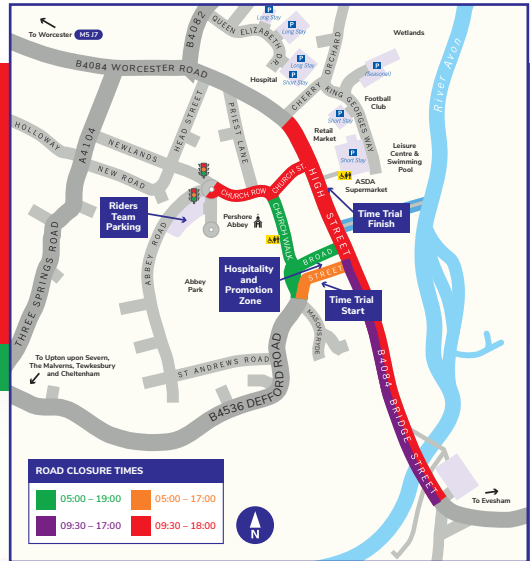

TOUR OF BRITAIN

STAGE SIX

WORCESTERSHIRE'S VALE & SPA STAGE

THURSDAY 12 SEPTEMBER 2019

#OVOToB
TOUROFBITAIN.CO.UK

IMPORTANT EVENT INFORMATION

You have received this leaflet because a world-class sporting event, the Tour of Britain, will be passing through your area on Thursday 12 September.

Please take note of this important safety information provided.

The world's best cyclists will be racing past you!

On Thursday 12 September, Stage Six of the OVO Energy Tour of Britain international cycle race will take place in Pershore. This will be a unique time trial stage, but as such does require some additional road closures.

As you will see on the map overleaf, the race will start on Broad Street and go up Pensham Hill, before coming back down Avon Bank (B4048) and finish on the High Street. The 120 riders in the race will ride this 14.5-kilometre route one at a time against the clock, with the first rider departing from the start on Broad Street at 13:01, and the final rider departing at 15:21.

Broad Street WESTBOUND

05:00 – 17:00

Defford Road

between Broad Street and Masons Ryde

05:00 – 17:00

Church Walk in its entirety

05:00 – 19:00

Church Row in its entirety