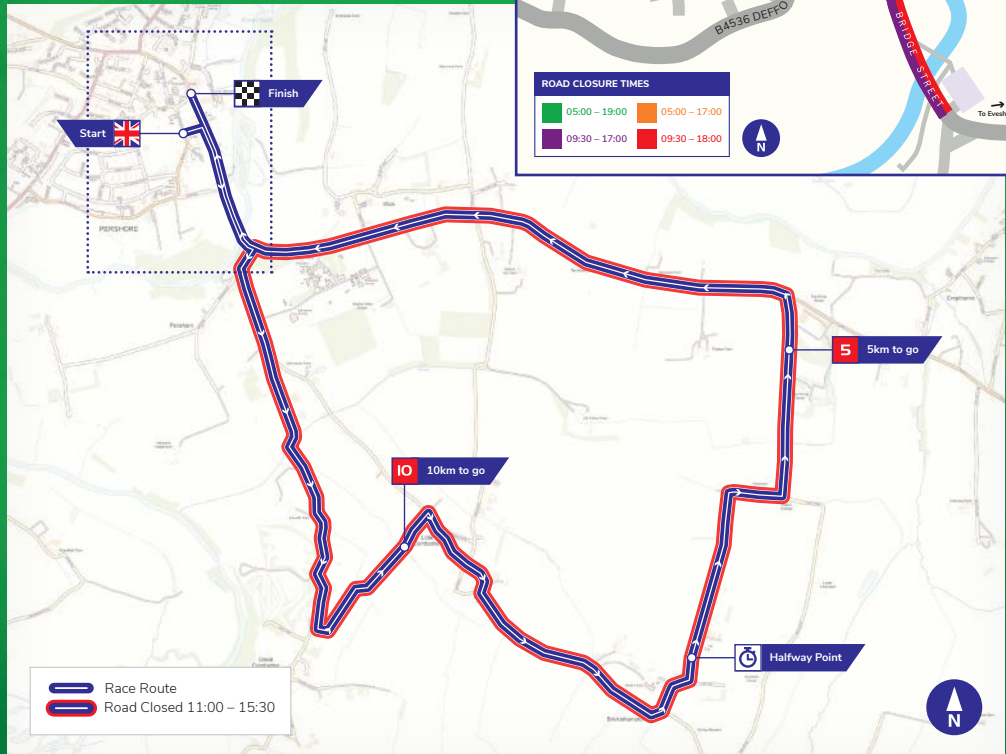

TOUR OF BRITAIN

STAGE SIX

WORCESTERSHIRE'S VALE & SPA STAGE

THURSDAY 12 SEPTEMBER 2019

#OVOToB
TOUROFBITAIN.CO.UK

IMPORTANT EVENT INFORMATION

You have received this leaflet because a world-class sporting event, the Tour of Britain, will be passing through your area on Thursday 12 September.

Please take note of this important safety information provided.

The world's best cyclists will be racing past you!

On Thursday 12 September, Stage Six of the OVO Energy Tour of Britain international cycle race will take place in Pershore. This will be a unique time trial stage, but as such does require some additional road closures.

As you will see on the map overleaf, the race will start on Broad Street and go up Pensham Hill, before coming back down Avon Bank (B4048) and finish on the High Street. The 120 riders in the race will ride this 14.5-kilometre route one at a time against the clock, with the first rider departing from the start on Broad Street at 13:01, and the final rider departing at 15:21.

Broad Street WESTBOUND

05:00 – 17:00

Defford Road

between Broad Street and Masons Ryde

05:00 – 17:00

Church Walk in its entirety

05:00 – 19:00

Church Row in its entirety